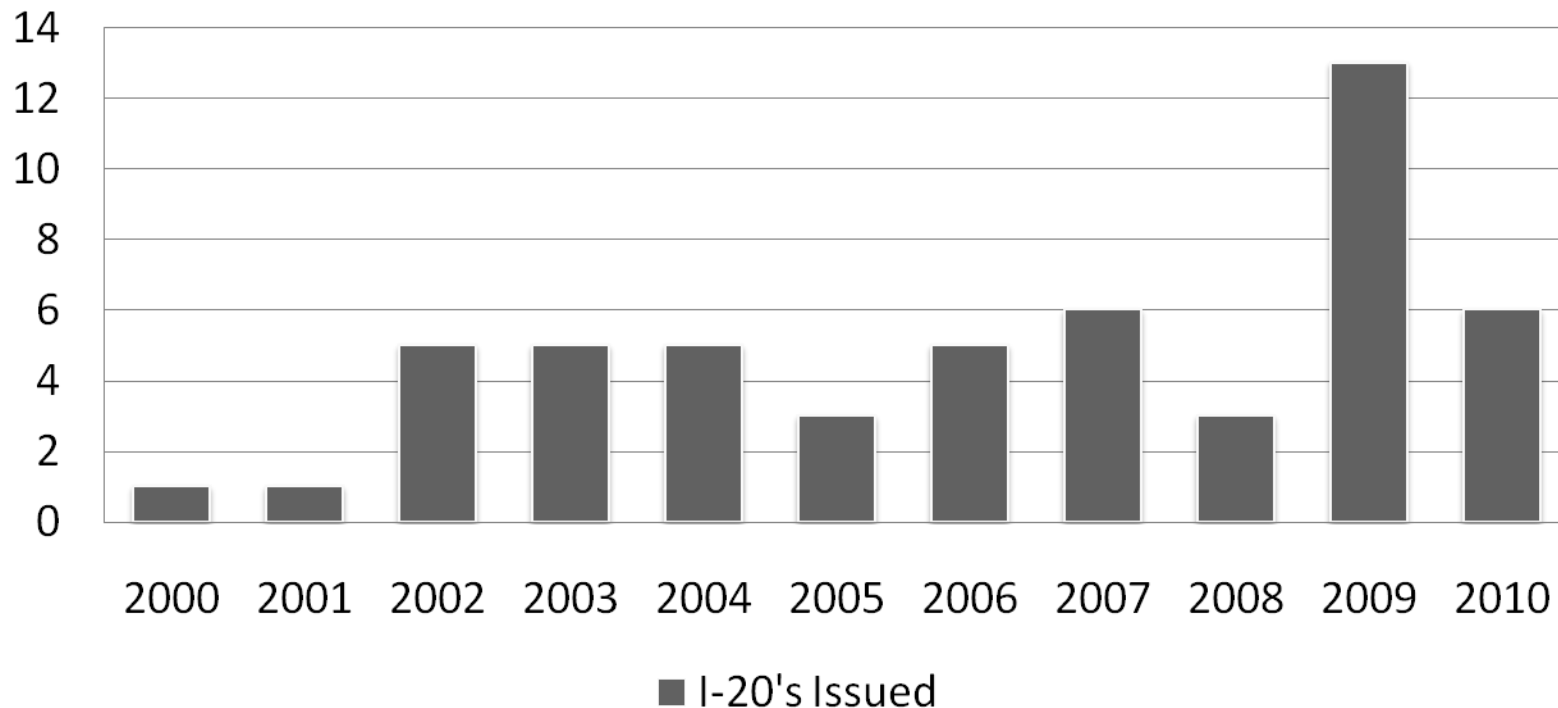

ARKANSAS STATE UNIVERSITY – BEEBE

ADDITIONAL INFORMATION

Anticipated increase in enrollment

New I-20's Issued Since 2000